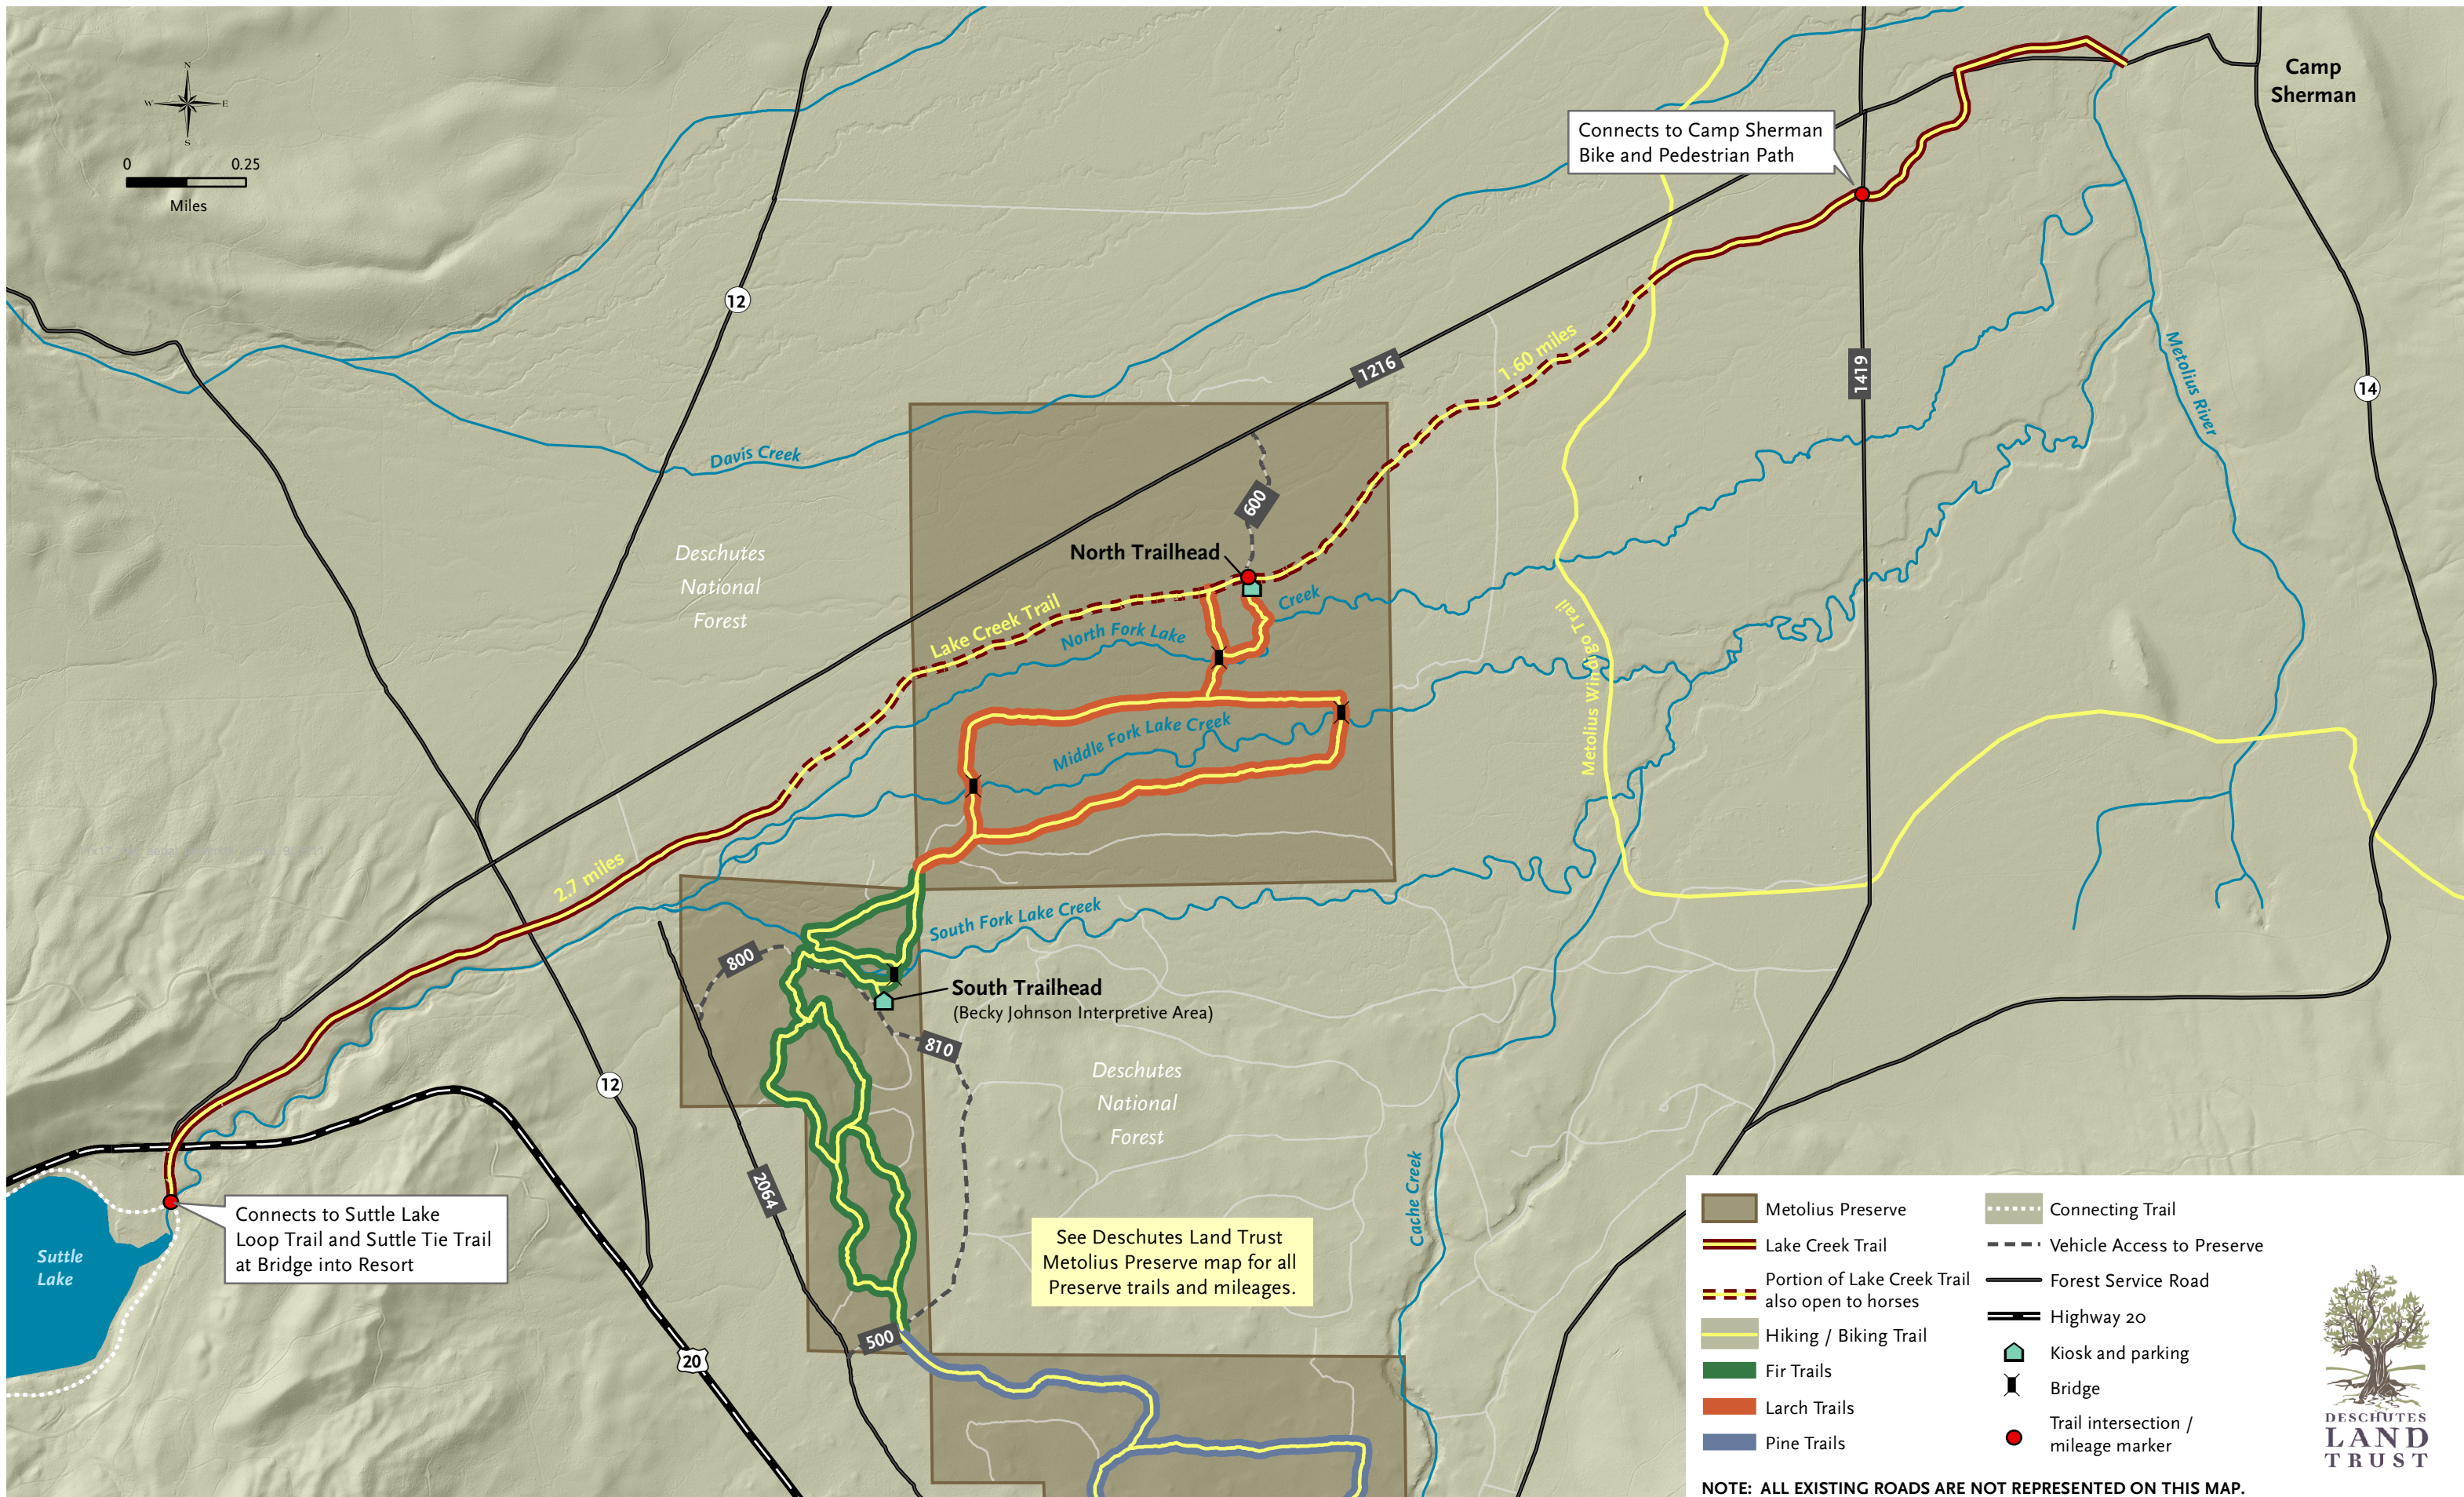

Lake Creek Trail through Metolius Preserve

- | | |
|---|-------------------------------------|
| Metolius Preserve | Connecting Trail |
| Lake Creek Trail | Vehicle Access to Preserve |
| Portion of Lake Creek Trail also open to horses | Forest Service Road |
| Hiking / Biking Trail | Highway 20 |
| Fir Trails | Kiosk and parking |
| Larch Trails | Bridge |
| Pine Trails | Trail intersection / mileage marker |

NOTE: ALL EXISTING ROADS ARE NOT REPRESENTED ON THIS MAP.